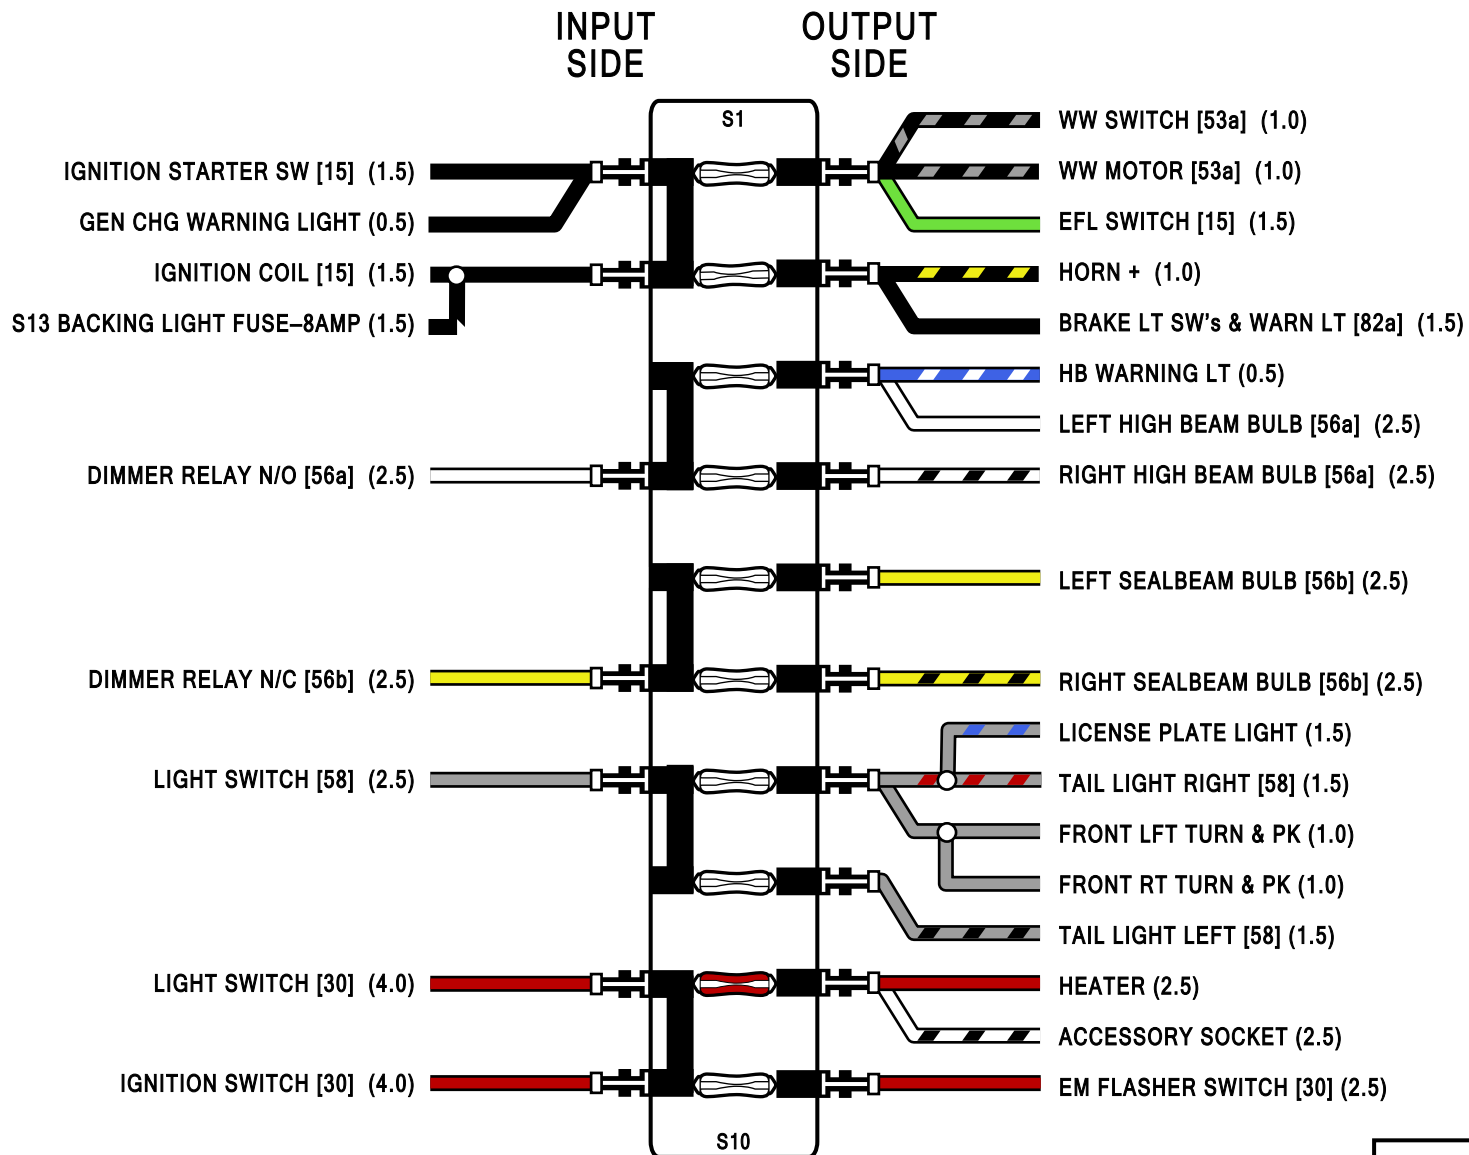

VW Model 181 Fuse Block Detail

APRIL 1973 - NORTH AMERICAN VERSION

(#. #) INDICATES WIRE SIZE IN MM²
 [##] INDICATES TERMINAL NUMBER

FUSE	RATING	COLOR
S1 - S8	3 AMPS	WHITE
S9*	16 AMPS	RED
S10	8 AMPS	WHITE

* REQUIRED FOR HEATER